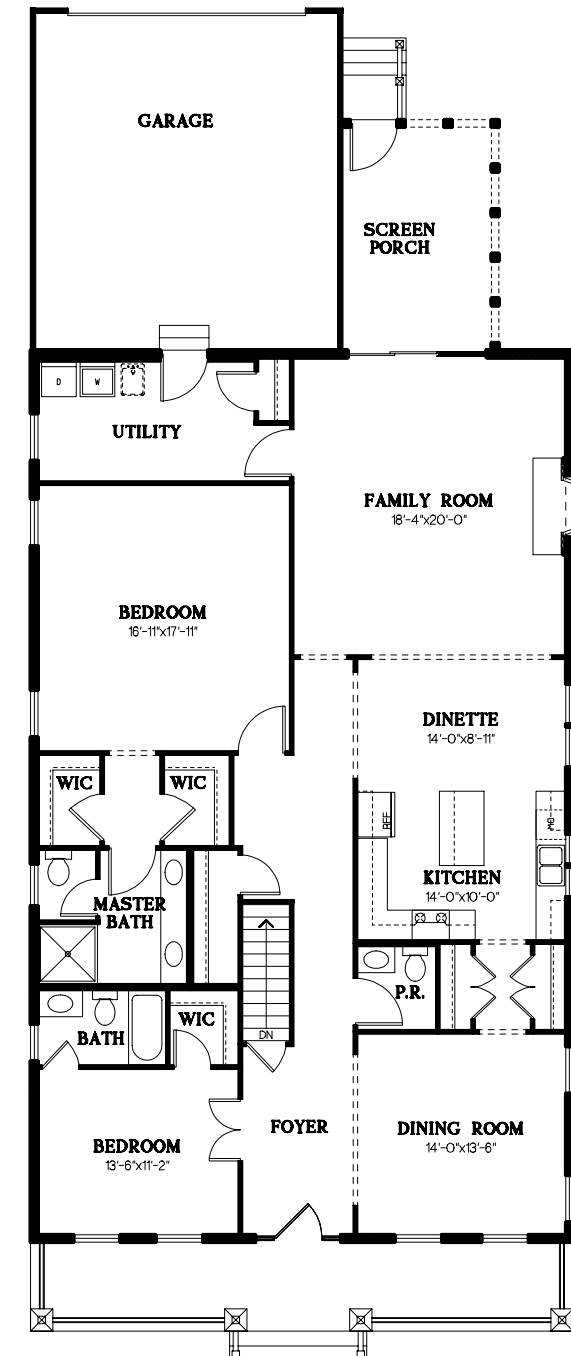

ELEVATION I

MAPLETON RANCH
2,190 SQ. FT.

FIRST FLOOR PLAN