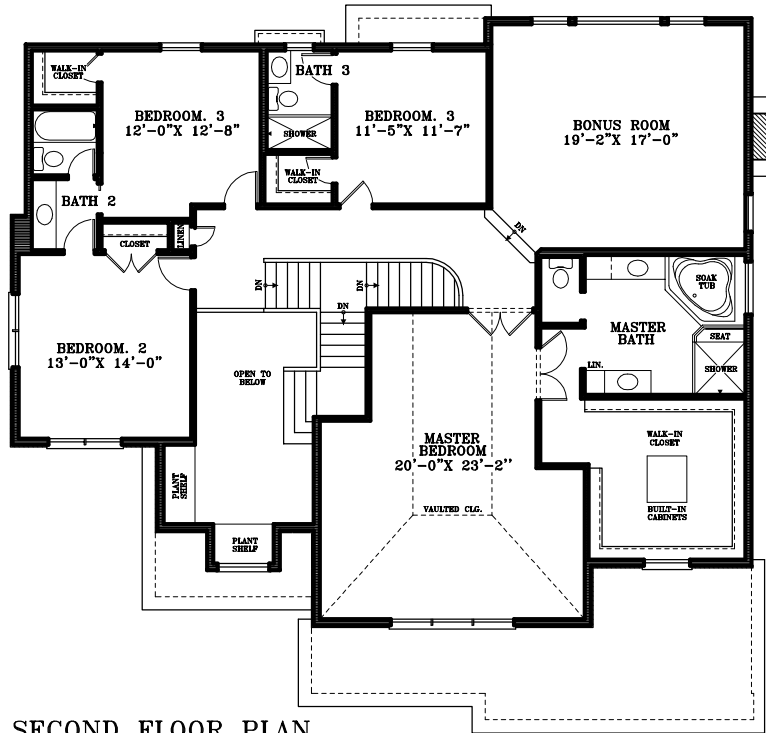

OLD WORLD CRAFTSMANSHIP

FRANKLIN

FRONT ELEVATION  
LOT J-34

Sjodin

OLD WORLD CRAFTSMANSHIP

SECOND FLOOR PLAN  
2,053 SQ. FT.

FIRST FLOOR PLAN  
1,785 SQ. FT.

LOT J-34  
3,838 SQ. FT.