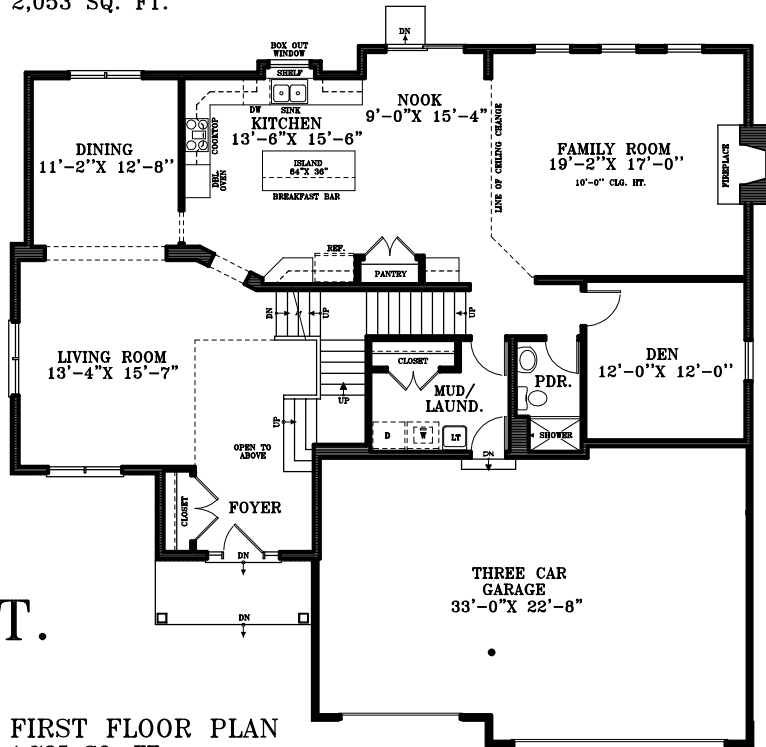

OLD WORLD CRAFTSMANSHIP

FRANKLIN

FRONT ELEVATION  
LOT J-34

Sjodin

OLD WORLD CRAFTSMANSHIP

SECOND FLOOR PLAN  
2,053 SQ. FT.

FIRST FLOOR PLAN  
1,785 SQ. FT.

LOT J-34  
3,838 SQ. FT.