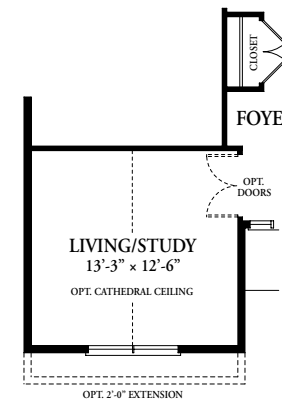

ABBEY

SJÖDIN

ELEVATION I

ELEVATION II

ELEVATION III  
(OPT. DORMERS)

ELEVATION IV  
(OPT. DORMERS)

OPT. MASTER BATH  
15 SQ. FT.

OPT. FRENCH DOOR

FIRST FLOOR  
2,397 SQ. FT.

ABBEY  
2,397 SQ. FT.