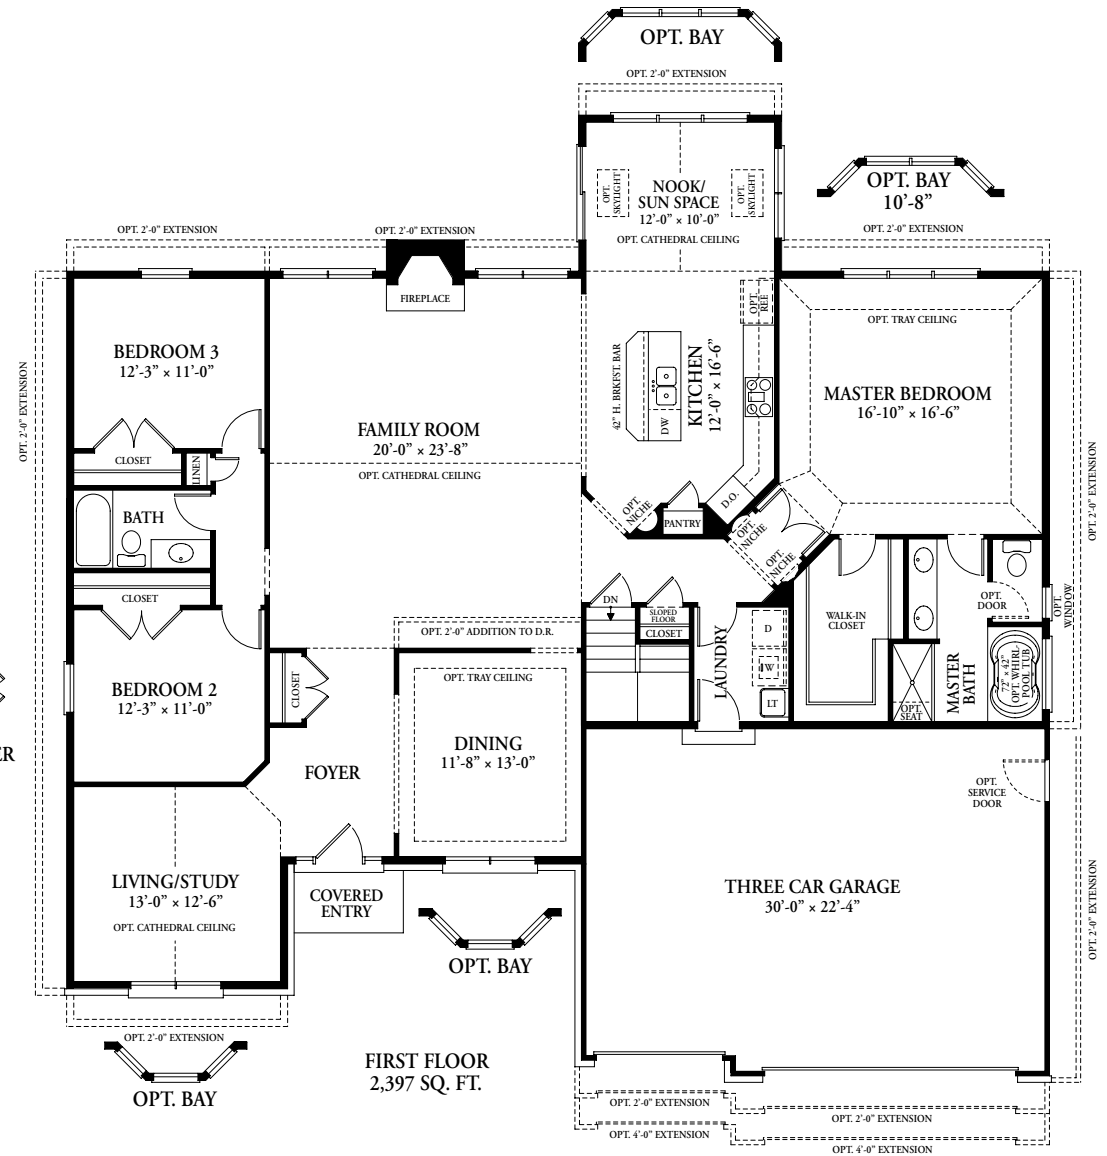

ABBEY

SJÖDIN

ELEVATION I

ELEVATION II

ELEVATION III  
(OPT. DORMERS)

ELEVATION IV  
(OPT. DORMERS)

OPT. MASTER BATH  
15 SQ. FT.

OPT. FRENCH DOOR

FIRST FLOOR  
2,397 SQ. FT.

ABBEY  
2,397 SQ. FT.