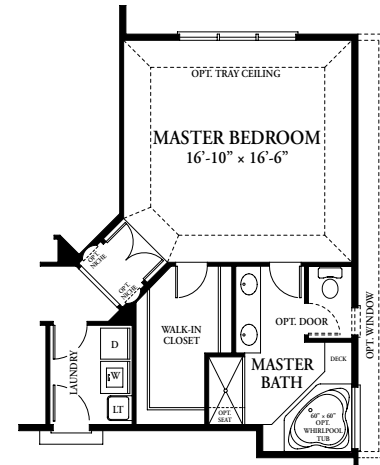

ABBEY

SJÖDIN

ELEVATION I

ELEVATION II

ELEVATION III  
(OPT. DORMERS)

ELEVATION IV  
(OPT. DORMERS)

OPT. MASTER BATH  
15 SQ. FT.

OPT. FRENCH DOOR

FIRST FLOOR  
2,397 SQ. FT.

ABBEY  
2,397 SQ. FT.